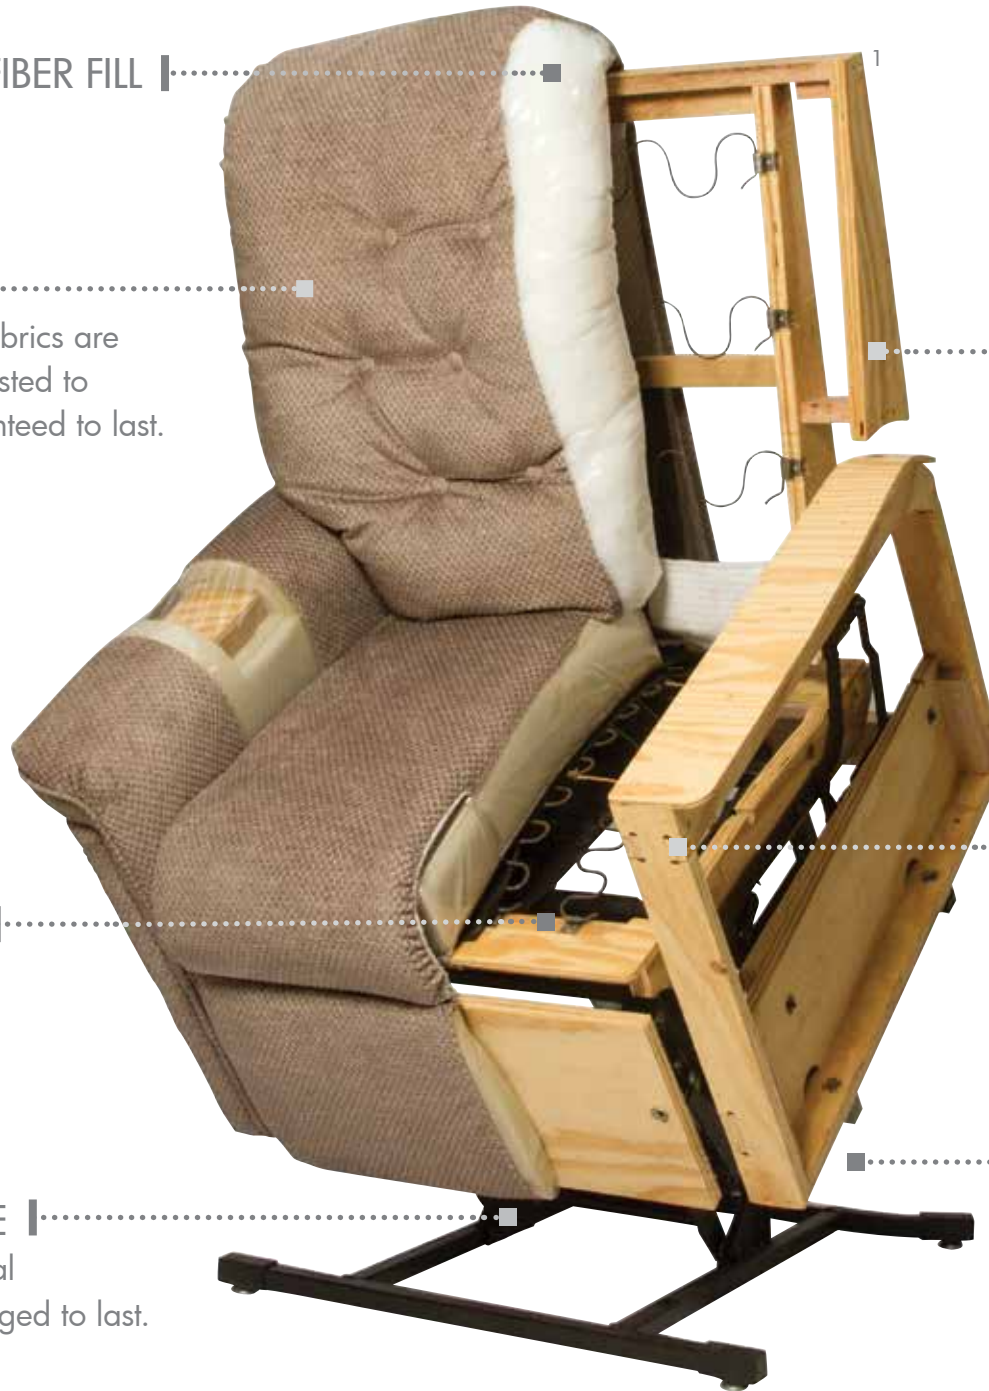

UNIQUE SPRING DESIGN | ..... ■
Interlocking springs ensure maximum support while delivering individualized comfort.

STEEL FRAME | ..... ■
Heavy-duty metal framework is forged to last.