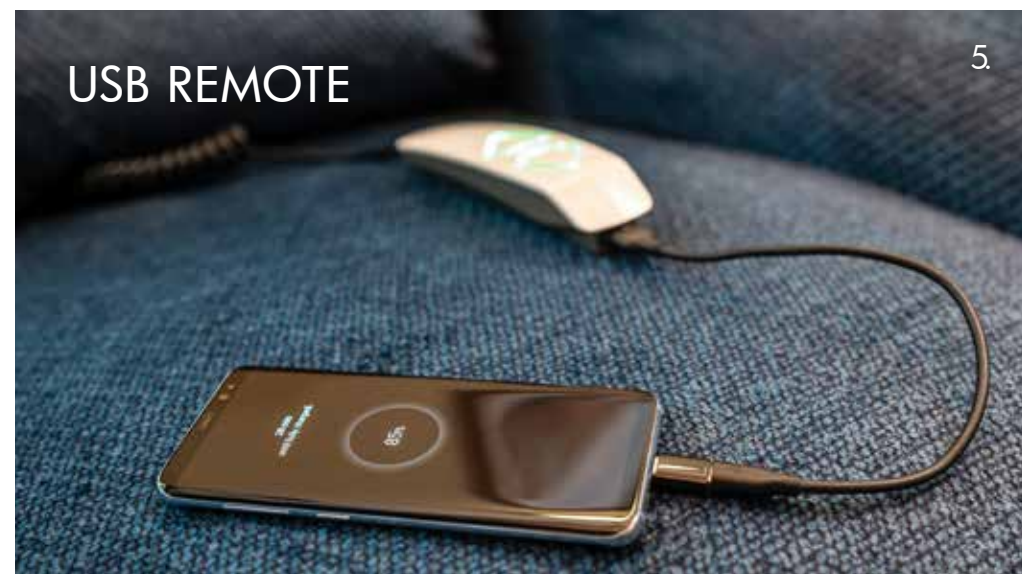

SIDE POCKETS

FOOTREST EXTENSION⁵

USB REMOTE

4. The footrest extension allows you to relax and stretch out completely.

5. The USB remote adjusts all functions to help you find the perfect position.

6. The backrest moves up and down independently to help you find the perfect position.